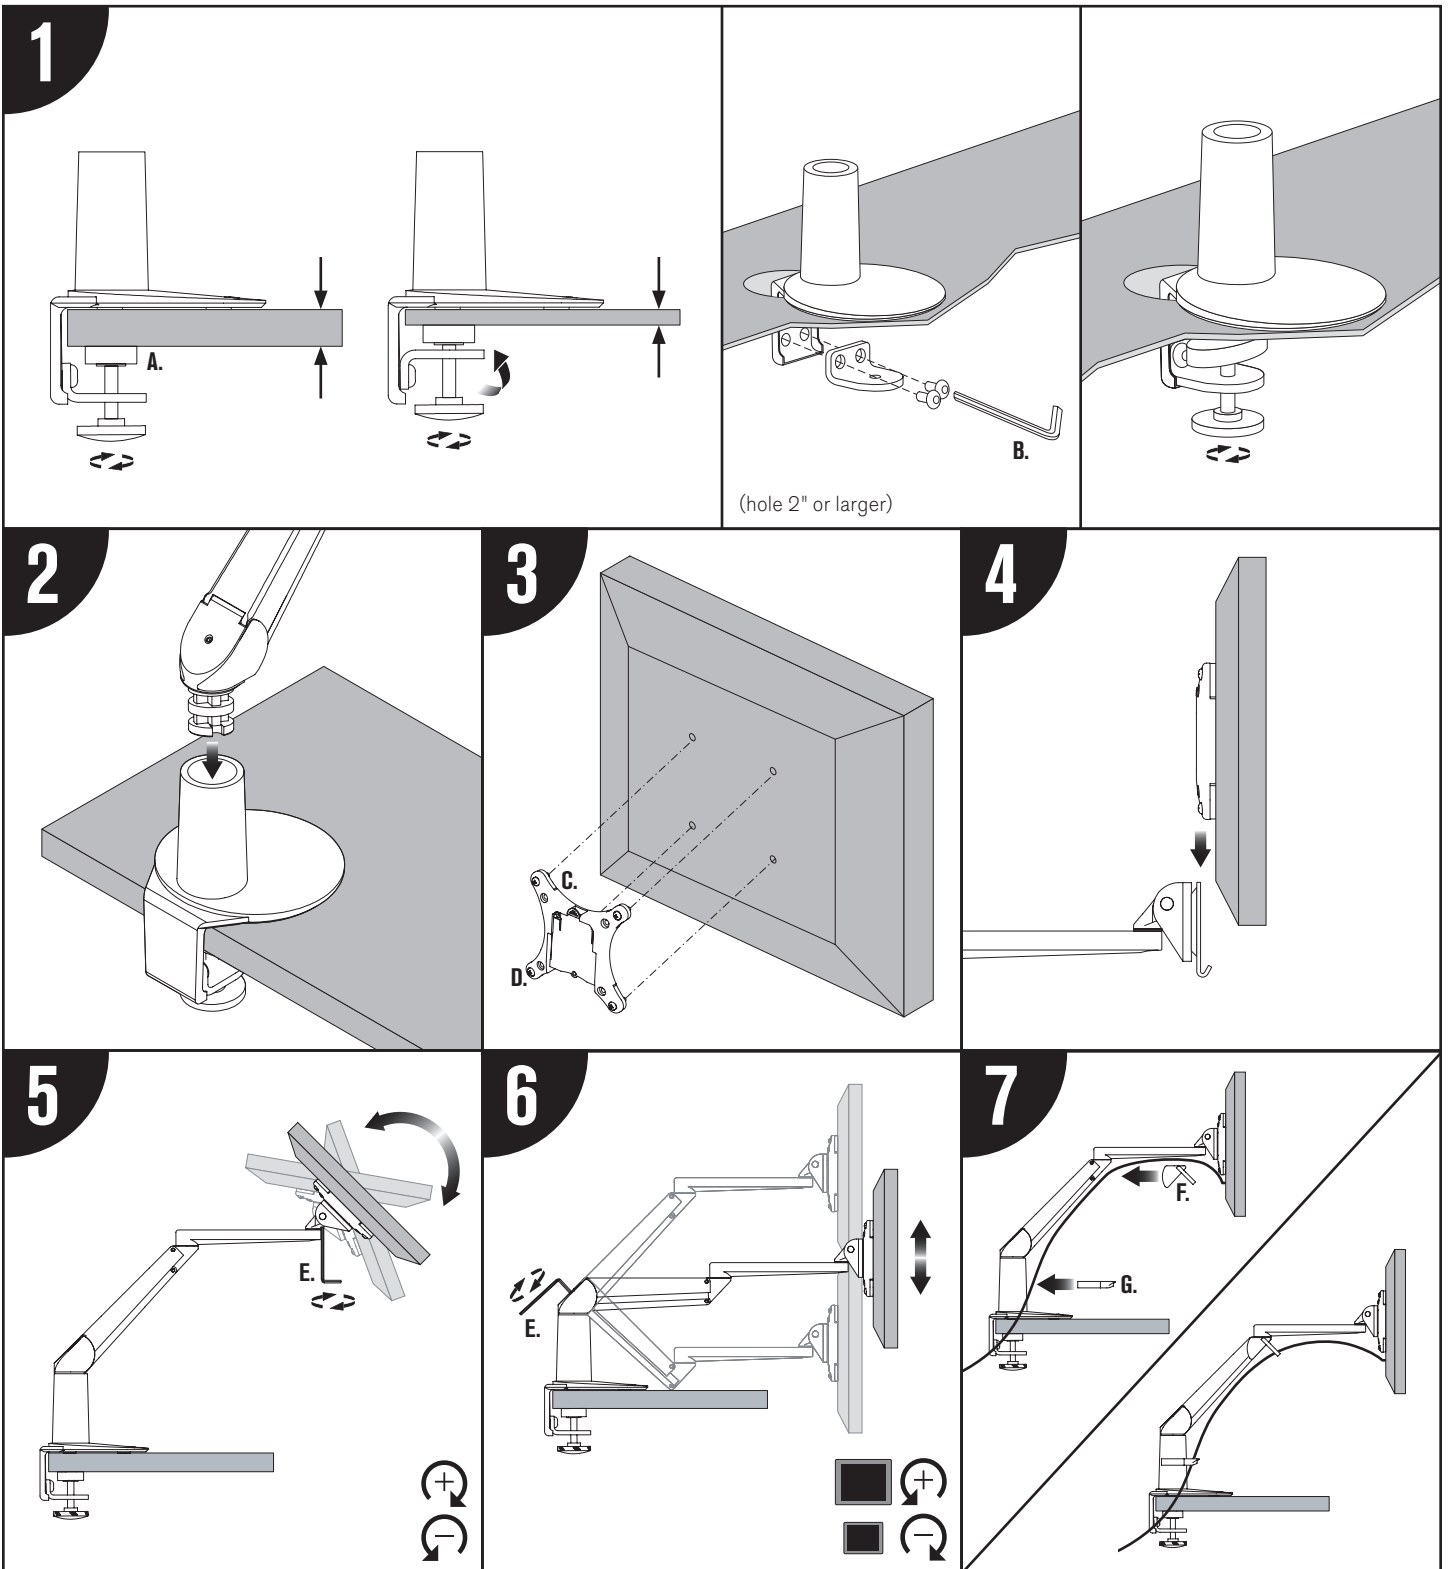

EVO[®] 5507 Installation Instructions

www.LCDarms.com | 800.524.2744

INNOVATIVE

EVO[®] 5507 Parts List

www.LCDarms.com | 800.524.2744

ITEM	DESCRIPTION / PART NO.	QUANTITY	
A.		FLEXmount screw plate 104753	1
B.		7/32" Allen wrench 701127	1
C.		Spacer-screw retainer 104887	4
D.		M4 x .7 x 18mm screw 704917	4
E.		3mm hex key 701313	1
F.		Cable clip 105508	1
G.		Lower cable clip 104484	1