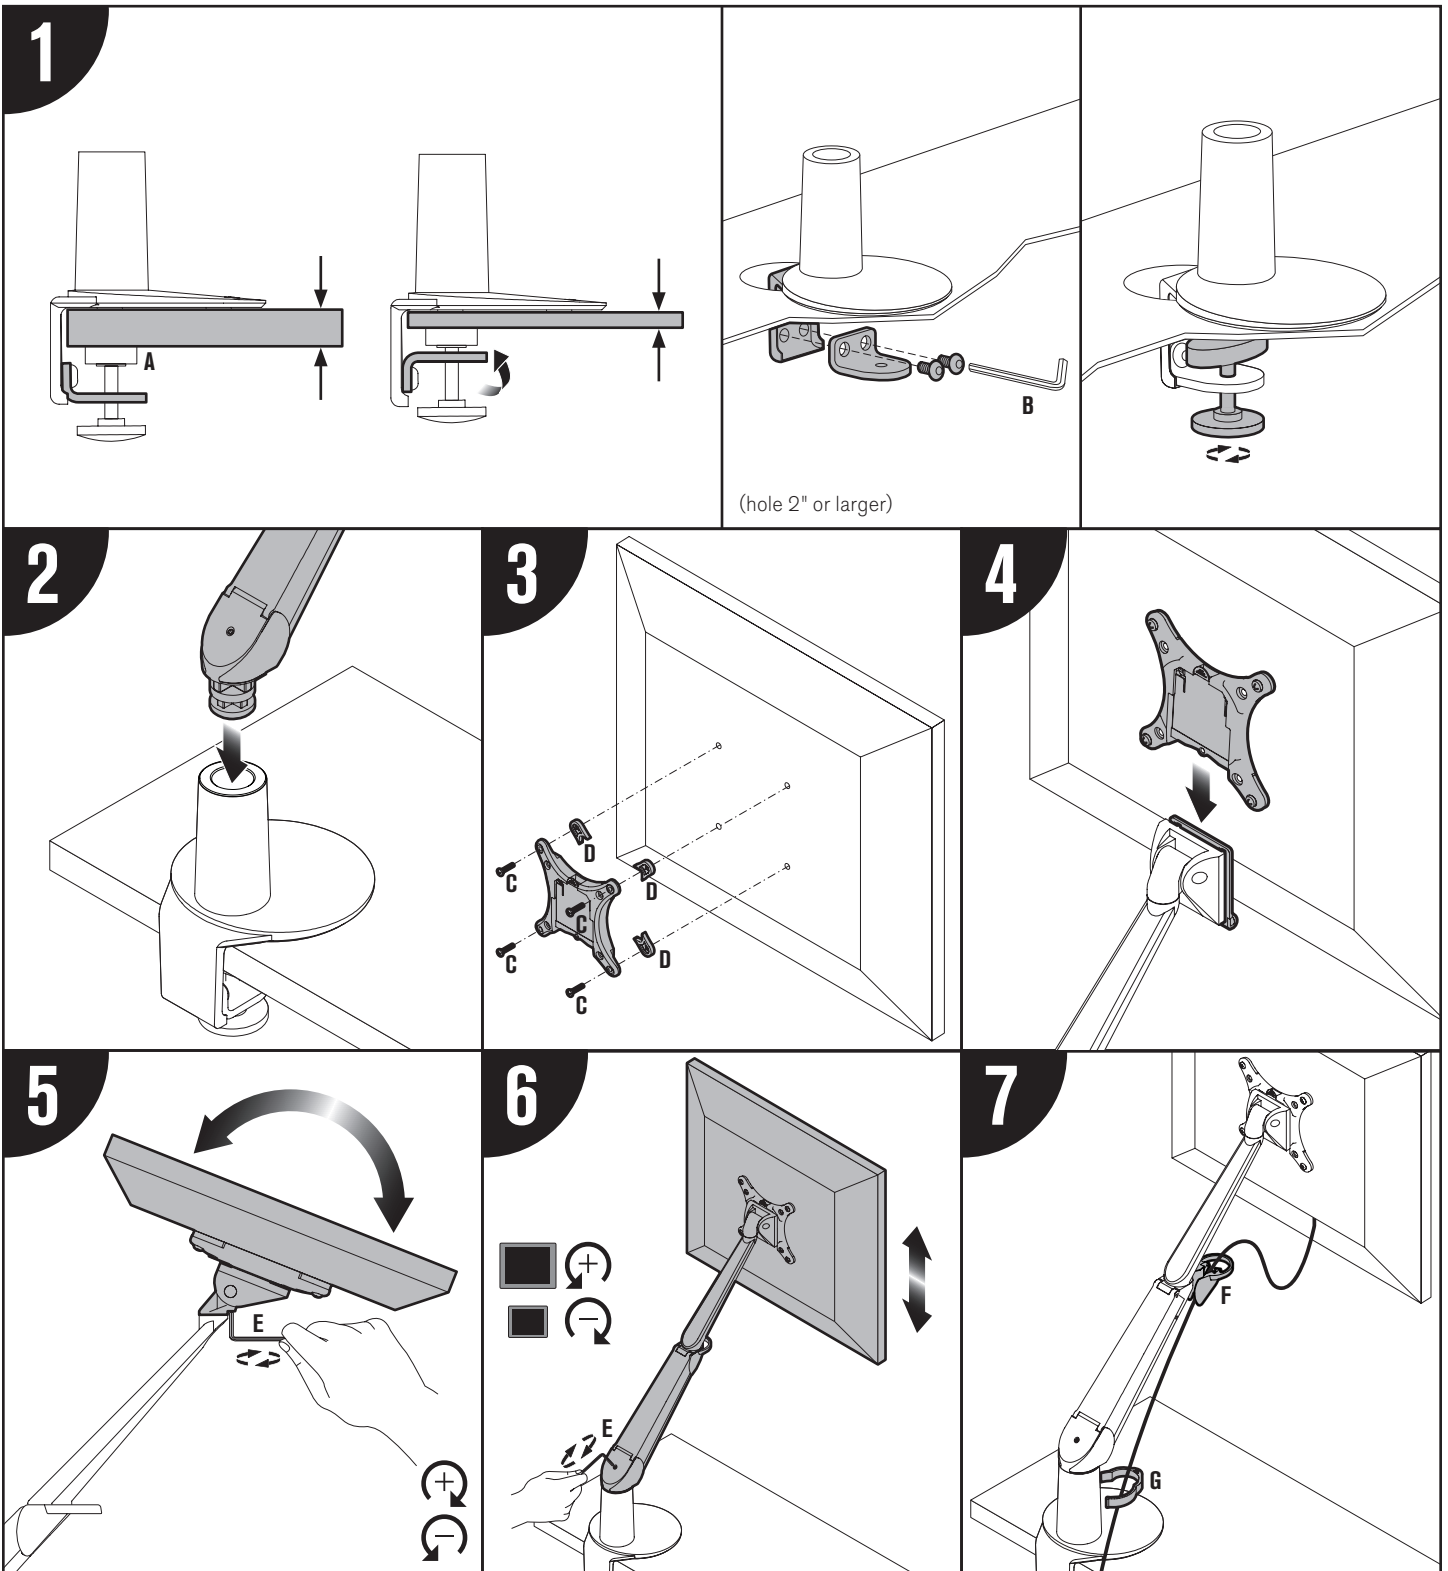

# EVO® 5545-QR Installation Instructions

www.LCDarms.com | 800.524.2744

INNOVATIVE

# EVO<sup>®</sup> 5545-QR Parts List

www.LCDarms.com | 800.524.2744

ITEM	DESCRIPTION / PART NO.	QUANTITY
A	<b>FLEXmount Screw Plate</b> 104753	1
		
B	<b>7/32" Allen Wrench</b> 701127	1
		
C	<b>M4 x .7 x 18mm Screw</b> 704917	4
		
D	<b>Spacer-Screw Retainer</b> 104887	4
		
E	<b>3mm Allen Wrench</b> 701313	1
		
F	<b>Cable Clip</b> 105105	1
		
G	<b>Lower Cable Clip</b> 104484	1
