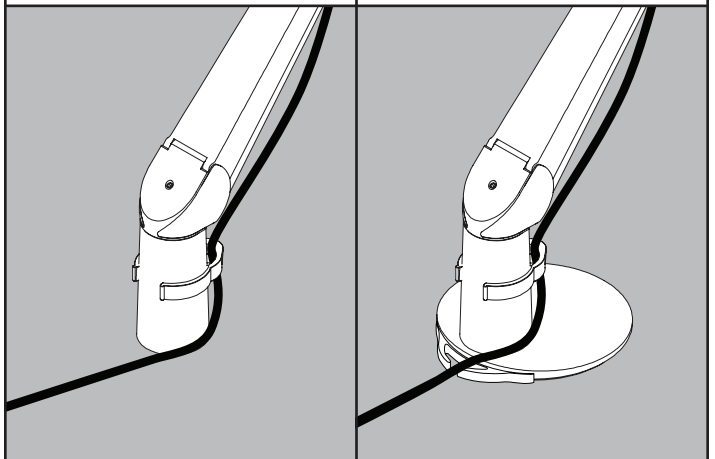

EVO™ Mount Expansion Kit Alternate Mounting Options

www.LCDarms.com | 800.524.2744

Grommet

Thru-Desk

EVO™ Mount Expansion Kit

Parts List

www.LCDarms.com | 800.524.2744

ITEM	DESCRIPTION / PART NO.	QUANTITY
A. 	Hex head bolt 704467	1
B. 	Grommet cover 105582	1
C. 	Spacer 701544	1
D. 	Nut 700269	1