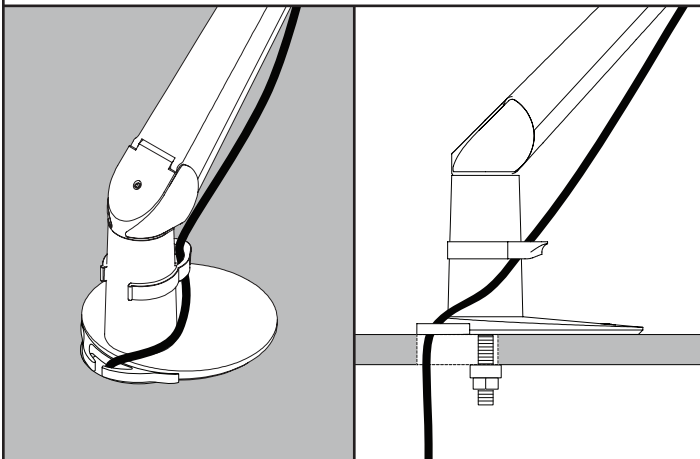

EVO™ Mount Expansion Kit Alternate Mounting Options

www.LCDarms.com | 800.524.2744

Grommet

Thru-Desk

EVO™ Mount Expansion Kit

Parts List

www.LCDarms.com | 800.524.2744

ITEM	DESCRIPTION / PART NO.	QUANTITY
A. 	Hex head bolt 704467	1
B. 	Grommet cover 105582	1
C. 	Spacer 701544	1
D. 	Nut 700269	1