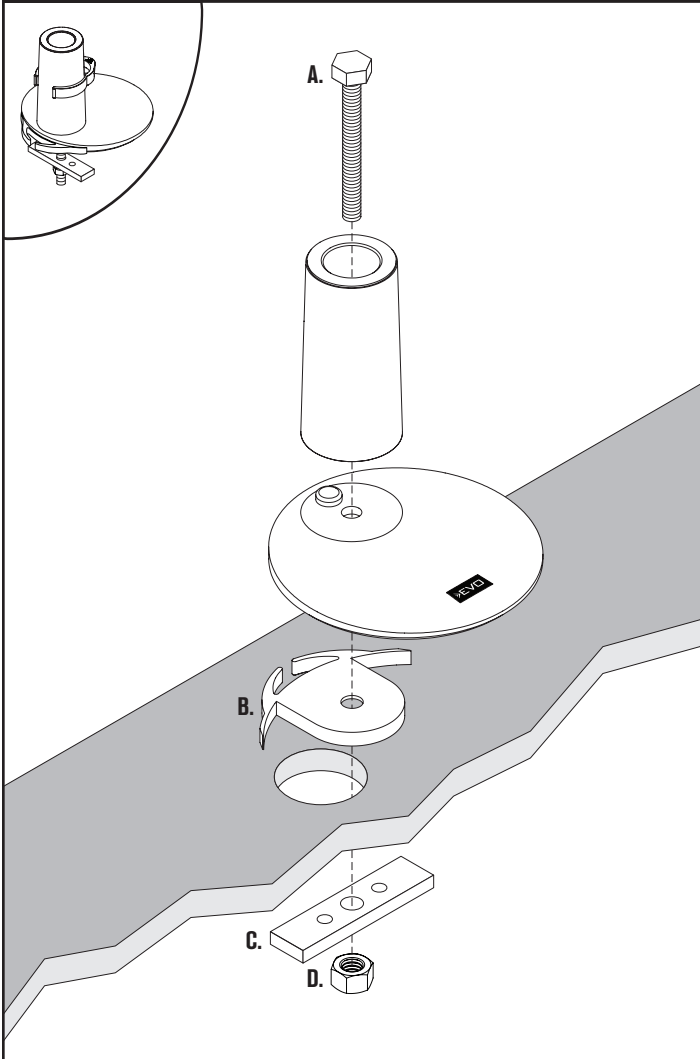

EVO™ Mount Expansion Kit Alternate Mounting Options

www.LCDarms.com | 800.524.2744

Grommet

Thru-Desk

EVO™ Mount Expansion Kit

Parts List

www.LCDarms.com | 800.524.2744

ITEM	DESCRIPTION / PART NO.	QUANTITY
A. 	Hex head bolt 704467	1
B. 	Grommet cover 105582	1
C. 	Spacer 701544	1
D. 	Nut 700269	1