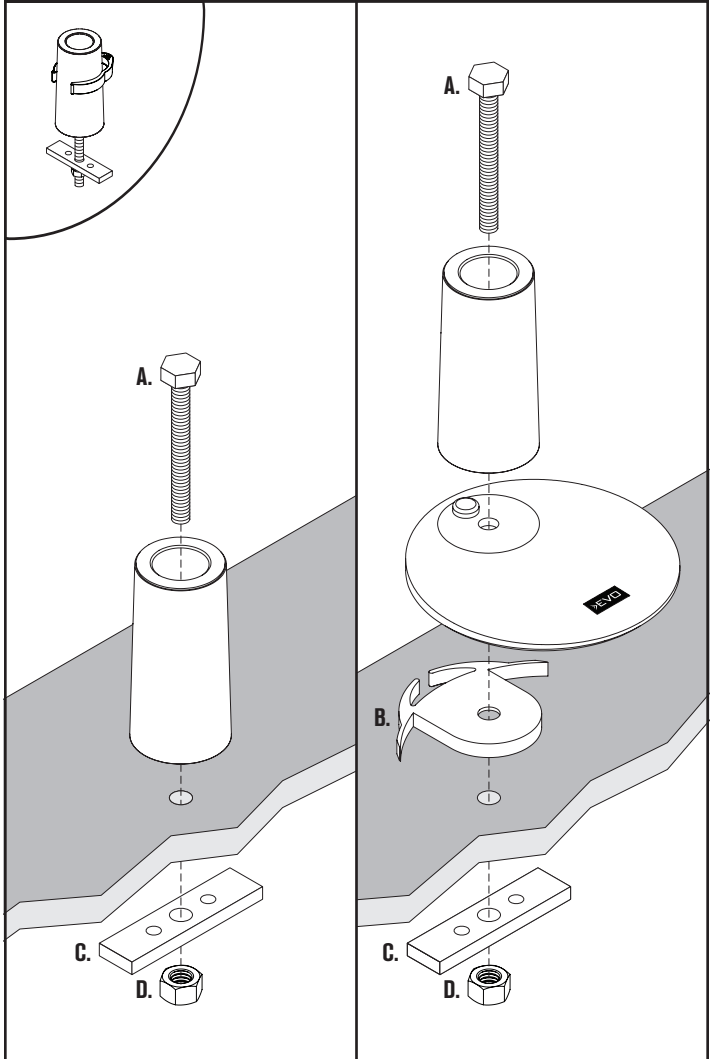

EVO™ Mount Expansion Kit Alternate Mounting Options

www.LCDarms.com | 800.524.2744

Grommet

Thru-Desk

EVO™ Mount Expansion Kit

Parts List

www.LCDarms.com | 800.524.2744

ITEM	DESCRIPTION / PART NO.	QUANTITY
A. 	Hex head bolt 704467	1
B. 	Grommet cover 105582	1
C. 	Spacer 701544	1
D. 	Nut 700269	1