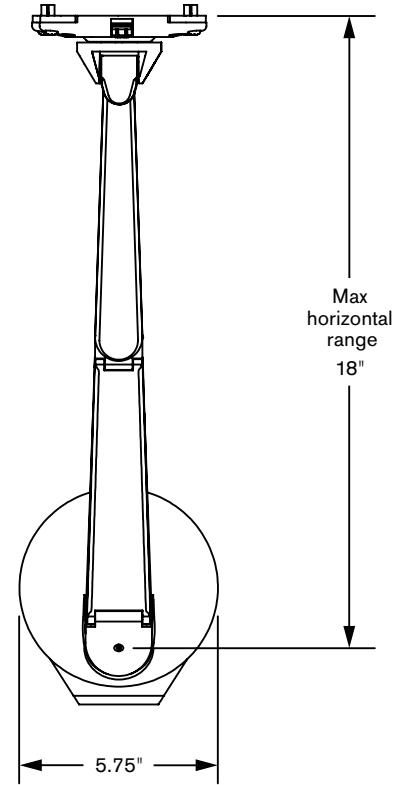

EVO™ 5507

Specifications

SIDE VIEW
Vertical Range

TOP VIEW
Horizontal Range

- Vertical range:**..... +/- 5" from horizontal
- Horizontal range:**..... 18"
- Rotation:**..... 360 degrees at three joints
- Monitor tilt:**..... 185 degrees
- Monitor pivot:**..... Landscape to portrait
- Monitor compatibility:**..... VESA® MIS-D, 100/75, C compliant
- Cable management:**..... Cables are clipped beneath arm
- Mounting options:**..... Desk clamp (2" thickness or less)
Grommet mount (2" or larger)
Slatwall, Slatrail and Wall bracket (sold separately)
- Monitor weight/model number:**..... 6 - 13 lbs / 5507-250
13 - 21 lbs / 5507-450