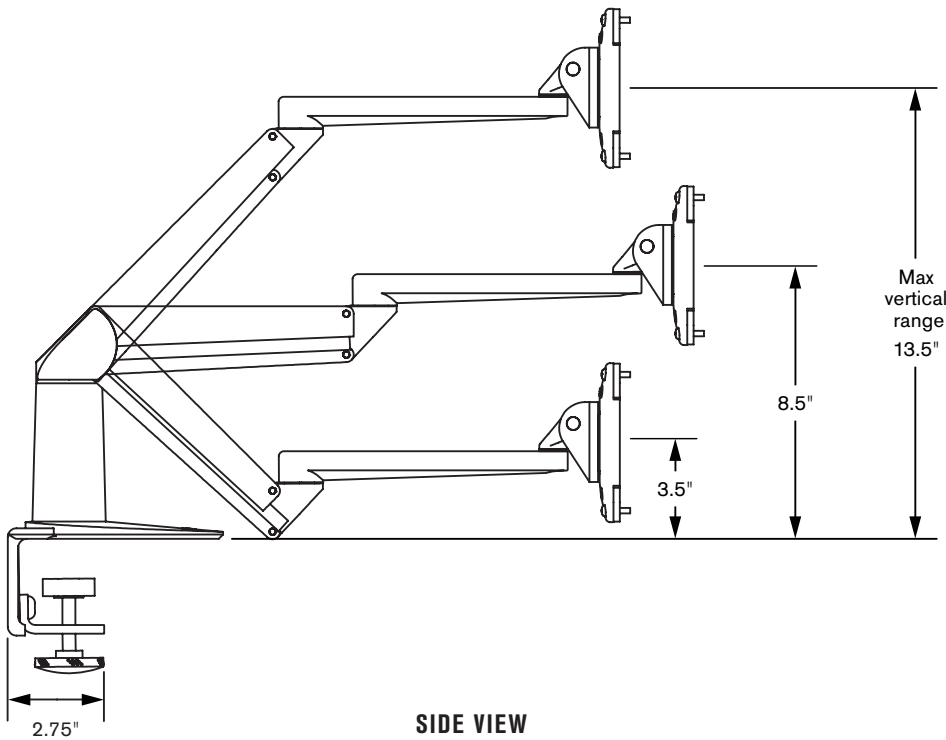

EVO™ 5507

Specifications

SIDE VIEW
Vertical Range

TOP VIEW
Horizontal Range

- Vertical range:**..... +/- 5" from horizontal
- Horizontal range:**..... 18"
- Rotation:**..... 360 degrees at three joints
- Monitor tilt:**..... 185 degrees
- Monitor pivot:**..... Landscape to portrait
- Monitor compatibility:**..... VESA® MIS-D, 100/75, C compliant
- Cable management:**..... Cables are clipped beneath arm
- Mounting options:**..... Desk clamp (2" thickness or less)
Grommet mount (2" or larger)
Slatwall, Slatrail and Wall bracket (sold separately)
- Monitor weight/model number:**..... 6 - 13 lbs / 5507-250
13 - 21 lbs / 5507-450