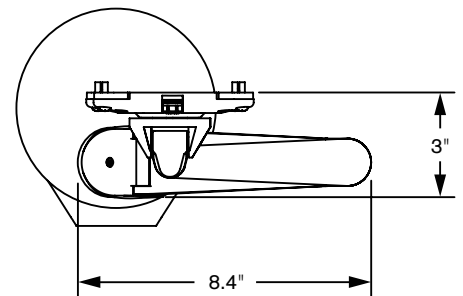

EVO™ 5507

Specifications

SIDE VIEW
Vertical Range

TOP VIEW
Horizontal Range

- Vertical range:**..... +/- 5" from horizontal
- Horizontal range:**..... 18"
- Rotation:**..... 360 degrees at three joints
- Monitor tilt:**..... 185 degrees
- Monitor pivot:**..... Landscape to portrait
- Monitor compatibility:**..... VESA® MIS-D, 100/75, C compliant
- Cable management:**..... Cables are clipped beneath arm
- Mounting options:**..... Desk clamp (2" thickness or less)
Grommet mount (2" or larger)
Slatwall, Slatrail and Wall bracket (sold separately)
- Monitor weight/model number:**..... 6 - 13 lbs / 5507-250
13 - 21 lbs / 5507-450