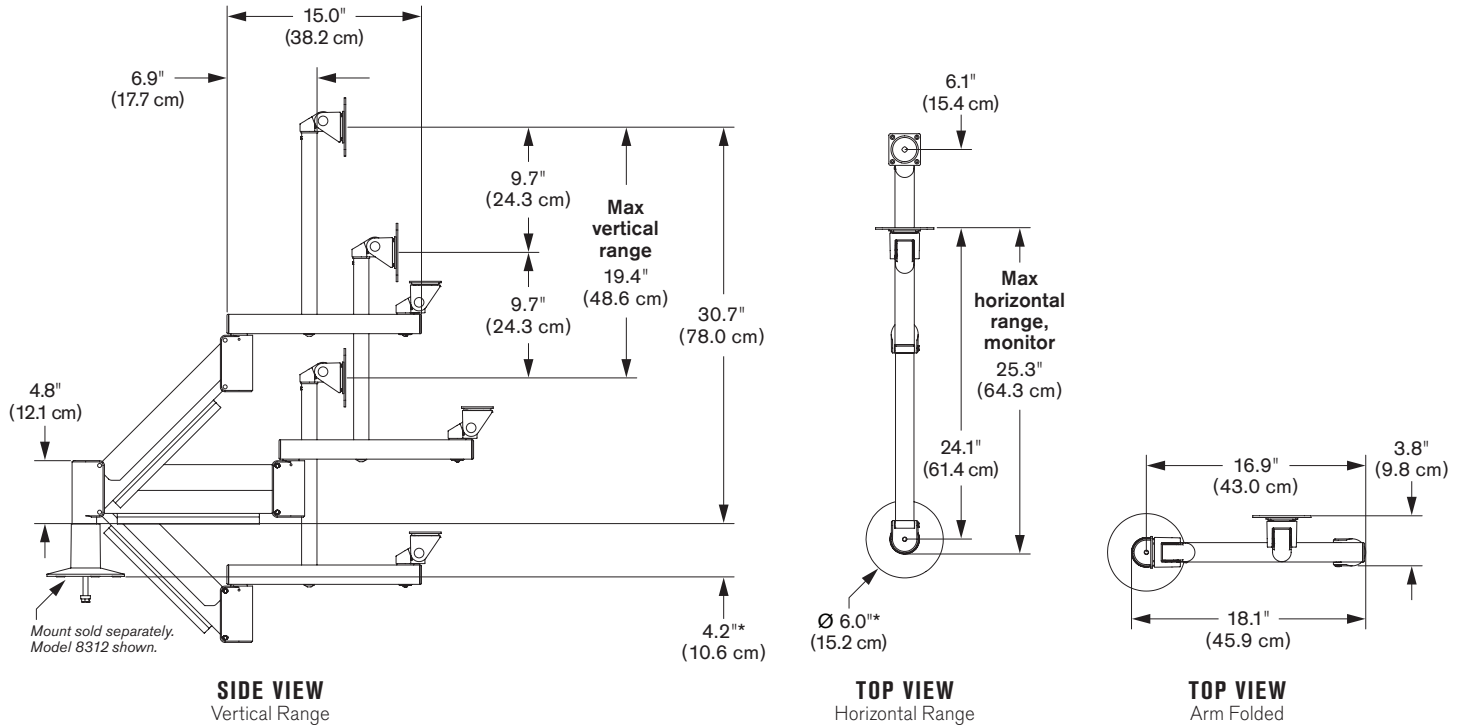

Model 9139

Specifications

* Dimension will vary depending on mount.

CAPABILITIES

- Vertical range** 19.4" (48.6 cm), +/- 9.7" (24.3 cm) from horizontal
- Horizontal range, monitor** 25.3" (64.3 cm)
- Rotation** 360 degrees at three joints
- Monitor tilt** 200 degrees
- Monitor pivot** Landscape to portrait
- Monitor compatibility** VESA® 75mm and 100mm
- Cable management** Cables are clipped beneath arm
- Monitor weight/model number** up to 53 lbs (24 kg) / 9139