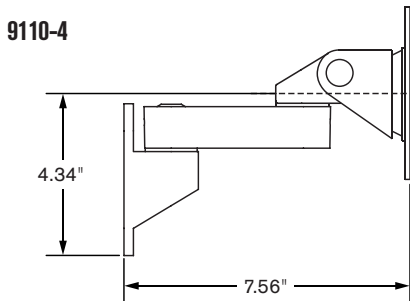

Model 9110

Specifications

Monitor tilt:..... 30° up and down/left to right

Monitor pivot:..... Landscape to portrait

Monitor compatibility:..... VESA® 75mm and 100mm

Monitor weight:..... Up to 45 lbs

Phone: 800.524.2744 | Fax: 610.253.9521 | E-mail: sales@LCDarms.com | Web: www.LCDarms.com