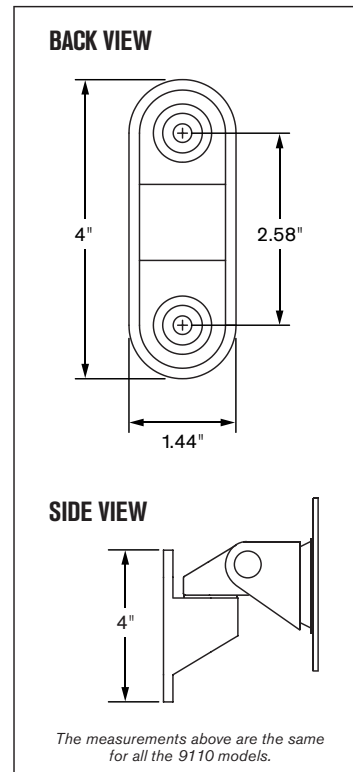

Model 9110

Specifications

Monitor tilt:..... 30° up and down/left to right

Monitor pivot:..... Landscape to portrait

Monitor compatibility:..... VESA® 75mm and 100mm

Monitor weight:..... Up to 45 lbs

Phone: 800.524.2744 | Fax: 610.253.9521 | E-mail: sales@LCDarms.com | Web: www.LCDarms.com