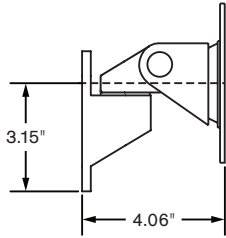

9110

45 lbs max