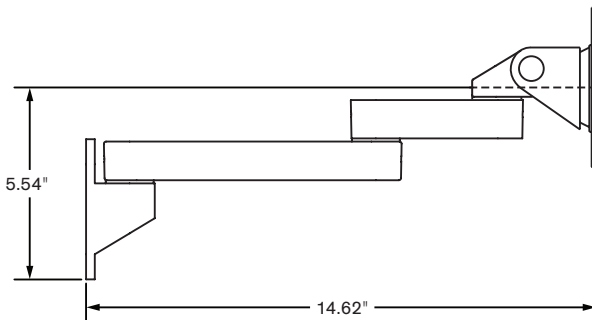

9110-8.5-4

35 lbs max

Phone: 800.524.2744 | Fax: 610.253.9521 | E-mail: sales@LCDarms.com | Web: www.LCDarms.com