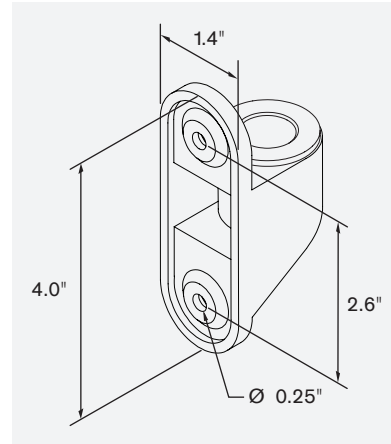

Model 9110

Specifications

9110

45 lbs max