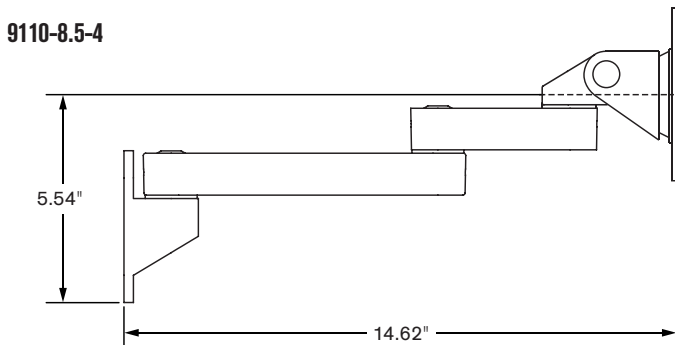

Model 9110

Specifications

Monitor tilt:..... 30° up and down/left to right

Monitor pivot:..... Landscape to portrait

Monitor compatibility:..... VESA® 75mm and 100mm

Monitor weight:..... Up to 45 lbs

Phone: 800.524.2744 | Fax: 610.253.9521 | E-mail: sales@LCDarms.com | Web: www.LCDarms.com