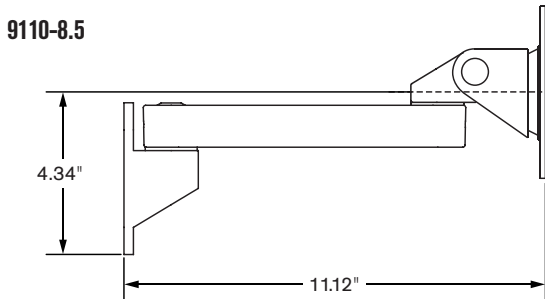

Model 9110

Specifications

Monitor tilt:..... 30° up and down/left to right

Monitor pivot:..... Landscape to portrait

Monitor compatibility:..... VESA® 75mm and 100mm

Monitor weight:..... Up to 45 lbs

Phone: 800.524.2744 | Fax: 610.253.9521 | E-mail: sales@LCDarms.com | Web: www.LCDarms.com