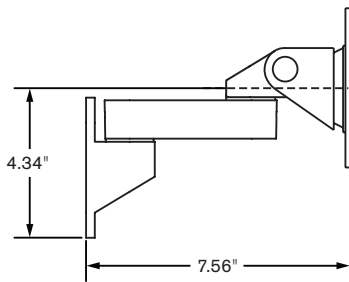

9110-4

40 lbs max

Monitor pivot..... Landscape to portrait
Monitor compatibility ..... VESA® 75mm and 100mm