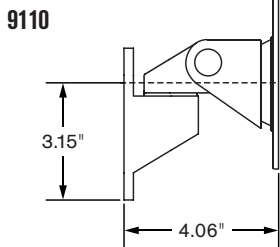

Model 9110

Specifications

Monitor tilt:..... 30° up and down/left to right

Monitor pivot:..... Landscape to portrait

Monitor compatibility:..... VESA® 75mm and 100mm

Monitor weight:..... Up to 45 lbs

Phone: 800.524.2744 | Fax: 610.253.9521 | E-mail: sales@LCDarms.com | Web: www.LCDarms.com