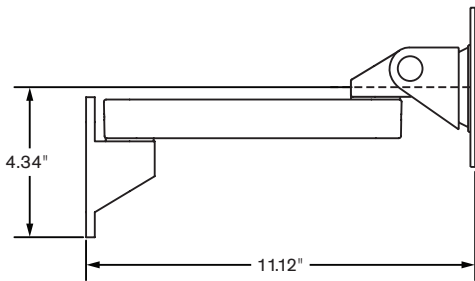

9110-8.5

40 lbs max