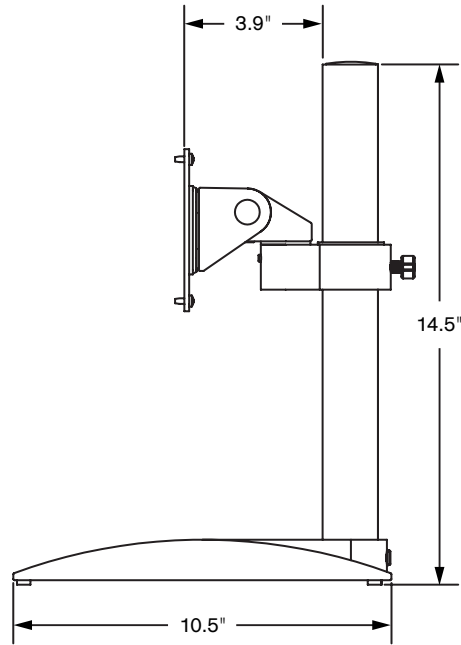

Model 9109

Specifications

FRONT VIEW

SIDE VIEW

- Pole height:** 14"
- Base dimensions:** W: 9.5", L: 10.5"
- Base weight:** 10 lbs
- Monitor tilt:** 200 degrees
- Monitor pivot:** Landscape to portrait
- Monitor compatibility:** VESA® 75mm and 100mm
- Monitor weight/model number:** Up to 45 lbs / 9109-S