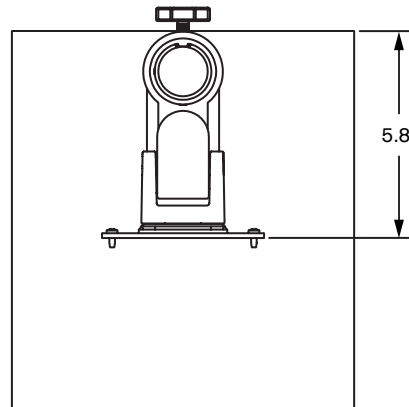

Model 9109

Specifications

FRONT VIEW

SIDE VIEW

- Pole height:** 14"
- Base dimensions:** W: 9.5", L: 10.5"
- Base weight:** 10 lbs
- Monitor tilt:** 200 degrees
- Monitor pivot:** Landscape to portrait
- Monitor compatibility:** VESA® 75mm and 100mm
- Monitor weight/model number:** Up to 45 lbs / 9109-S