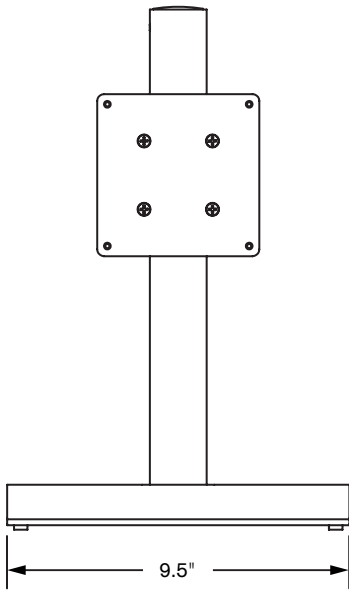

Model 9109

Specifications

FRONT VIEW

SIDE VIEW

- Pole height:** 14"
- Base dimensions:** W: 9.5", L: 10.5"
- Base weight:** 10 lbs
- Monitor tilt:** 200 degrees
- Monitor pivot:** Landscape to portrait
- Monitor compatibility:** VESA® 75mm and 100mm
- Monitor weight/model number:** Up to 45 lbs / 9109-S