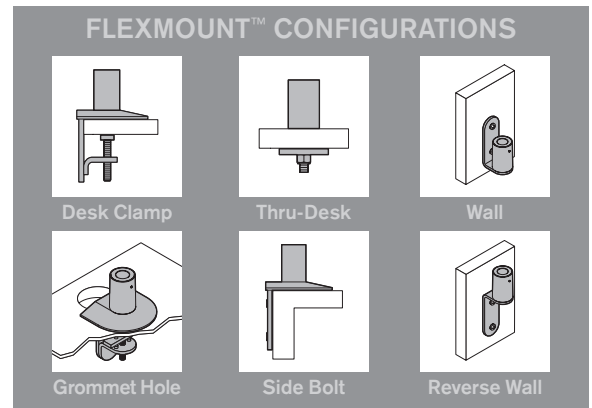

Phone: 800.524.2744 | Fax: 610.253.9521 | E-mail: sales@LCDarms.com | Web: www.LCDarms.com