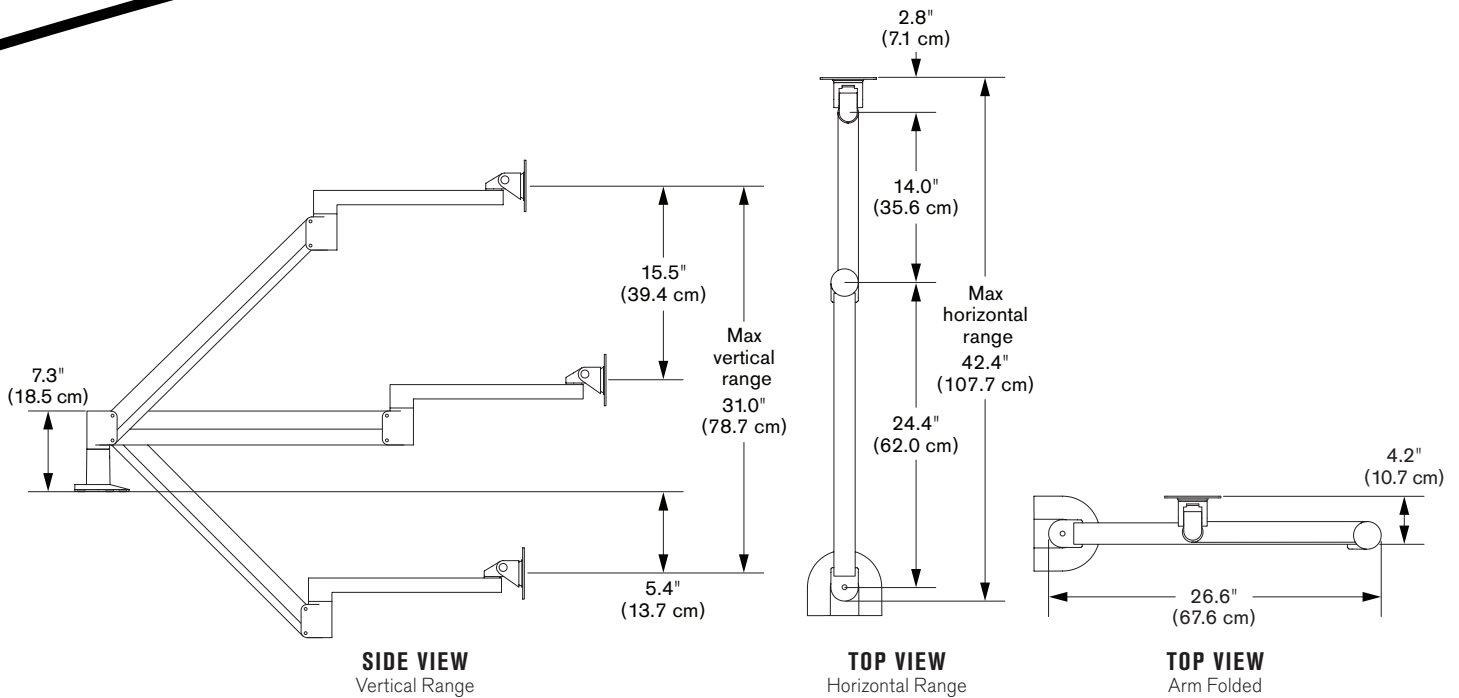

Model 7601-14

Specifications

CAPABILITIES

- **Vertical range** ..... 31" (78.7 cm), +/- 15.5" (39.4 cm) from horizontal
- **Horizontal range** ..... 42.4" (107.7 cm)
- **Rotation** ..... 360 degrees at three joints
- **Monitor tilt** ..... 200 degrees
- **Monitor pivot** ..... Landscape to portrait
- **Monitor compatibility** ..... VESA® 75mm and 100mm
- **Cable management** ..... Cables are routed entirely within arm
- **Mounting options** ..... FLEXmount™, Wall, Thru-Desk
- **Monitor weight/model number** ..... 0.0 - 8.9 lbs (0.0 - 4.0 kg) / 7601-14-1000
  2.1 - 15.5 lbs (0.9 - 7.0 kg) / 7601-14-1500
  6.1 - 24.1 lbs (2.7 - 10.9 kg) / 7601-14-2000