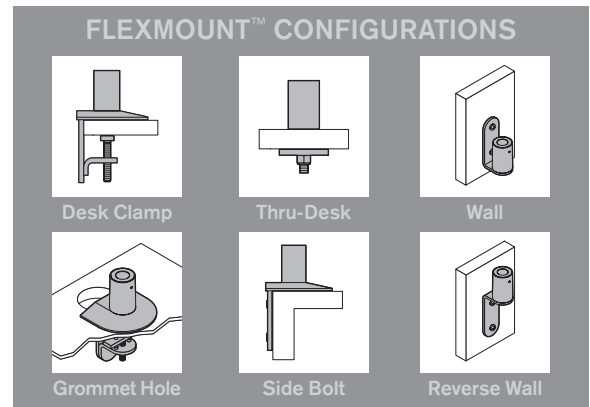

Model 7601-14

Specifications

CAPABILITIES

- **Vertical range** ..... 31" (78.7 cm), +/- 15.5" (39.4 cm) from horizontal
- **Horizontal range** ..... 42.4" (107.7 cm)
- **Rotation** ..... 360 degrees at three joints
- **Monitor tilt** ..... 200 degrees
- **Monitor pivot** ..... Landscape to portrait
- **Monitor compatibility** ..... VESA® 75mm and 100mm
- **Cable management** ..... Cables are routed entirely within arm
- **Mounting options** ..... FLEXmount™, Wall, Thru-Desk
- **Monitor weight/model number** ..... 0.0 - 8.9 lbs (0.0 - 4.0 kg) / 7601-14-1000
  2.1 - 15.5 lbs (0.9 - 7.0 kg) / 7601-14-1500
  6.1 - 24.1 lbs (2.7 - 10.9 kg) / 7601-14-2000

OPTIONAL ACCESSORIES

QUICK RELEASE ADAPTERS
Allows for quick attach and release of monitor (8336-QR).

MOUNTS
Wall (8325) and thru-desk (8312).

EXTENDER TUBES
Raise the height of your arm. 2" (8171-75-2) and 6" (8171-75-6) extensions available.

HANDLE SET
Provides convenient handles to reposition monitor (8291).

Phone: 800.524.2744 | Fax: 610.253.9521 | E-mail: sales@LCDarms.com | Web: www.LCDarms.com