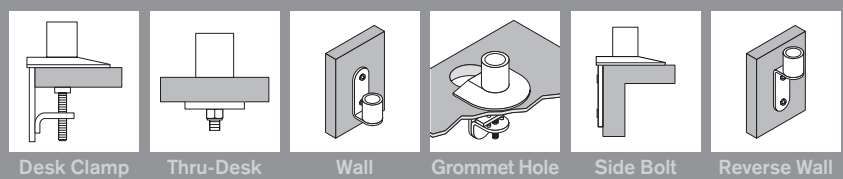

FLEXMOUNT™ CONFIGURATIONS (INCLUDED)

Phone: 800.524.2744 | Fax: 610.253.9521 | E-mail: sales@LCDarms.com | Web: www.LCDarms.com