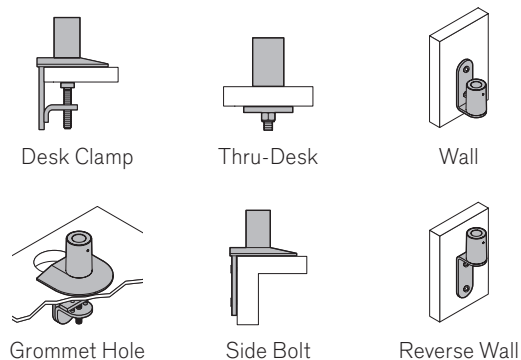

FLEXMOUNT™ CONFIGURATIONS

Phone: 800.524.2744 | Fax: 610.253.9521 | E-mail: sales@LCDarms.com | Web: www.LCDarms.com