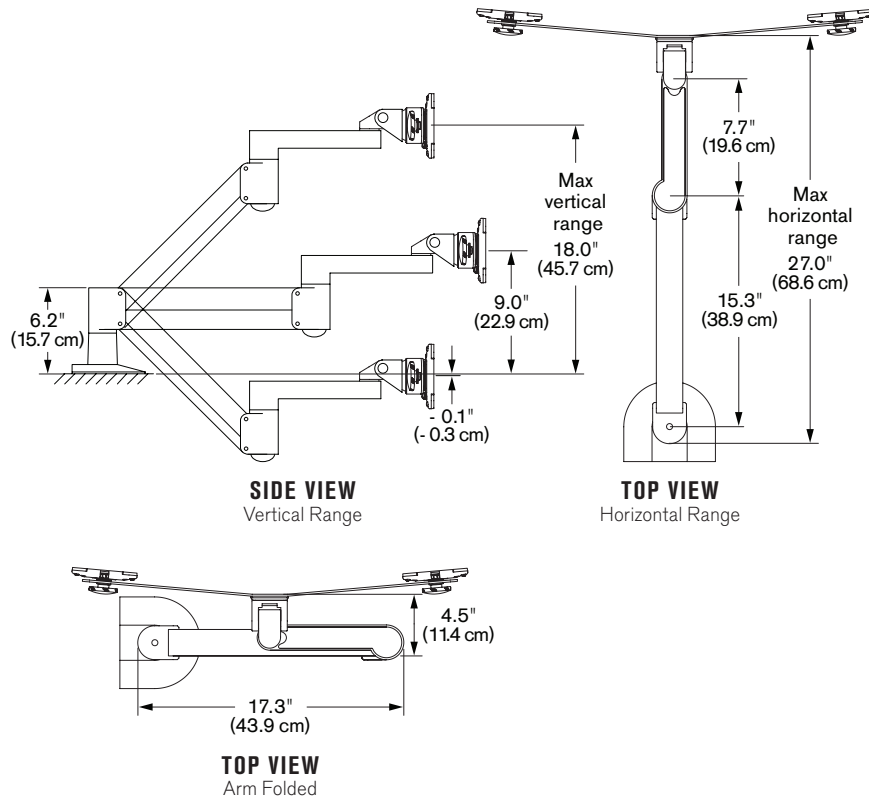

Model 7500-Wing

Specifications

ARM CAPABILITIES