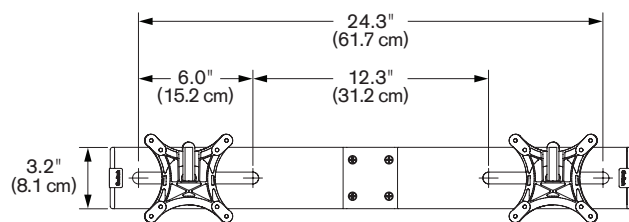

Model 7500-Wing

Specifications

ARM CAPABILITIES

- Vertical range** +/- 9" (22.9 cm) from horizontal
- Horizontal range** 27" (68.6 cm)
- Rotation** 360 degrees at three joints
- Monitor tilt** 200 degrees
- Monitor pivot** Landscape to portrait
- Monitor compatibility** VESA® 75mm and 100mm
- Cable management** Cables are concealed in arm
- Mounting options** FLEXmount™, Slatwall, Wall, Thru-Desk
- Monitor weight/model number** 3.5 - 13.5 lbs (1.6 - 6.1 kg) / 7500-Wing-1000
9 - 21 lbs (4.1 - 9.5 kg) / 7500-Wing-1500

WING BRACKET CAPABILITIES

Max monitor width* 23" (58.4 cm)** per monitor

* Monitor width is measured from end to end of the monitor as shown here:
 ** This measurement is based on a monitor depth of 2.5" (6.3 cm).
 The depth of the monitor will have a slight effect on the overall max dimension.