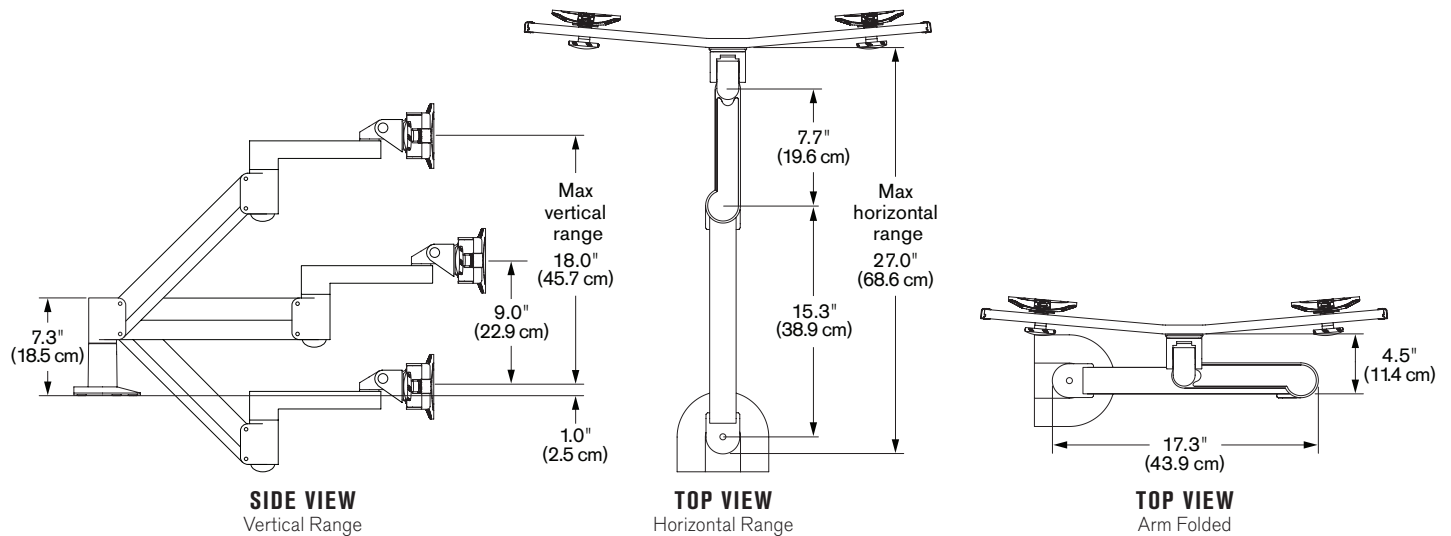

Model 7500-Wing

Specifications

ARM CAPABILITIES

- Vertical range** +/- 9" (22.9 cm) from horizontal
- Horizontal range** 27" (68.6 cm)
- Rotation** 360 degrees at three joints
- Monitor tilt** 200 degrees
- Monitor pivot** Landscape to portrait
- Monitor compatibility** VESA® 75mm and 100mm
- Cable management** Cables are concealed in arm
- Mounting options** FLEXmount™, Slatwall, Wall, Thru-Desk
- Monitor weight/model number** 3.5 - 13.5 lbs (1.6 - 6.1 kg) / 7500-Wing-1000
9 - 21 lbs (4.1 - 9.5 kg) / 7500-Wing-1500

WING BRACKET CAPABILITIES

Max monitor width* 23" (58.4 cm)** per monitor

* Monitor width is measured from end to end of the monitor as shown here:
 ** This measurement is based on a monitor depth of 2.5" (6.3 cm).
 The depth of the monitor will have a slight effect on the overall max dimension.