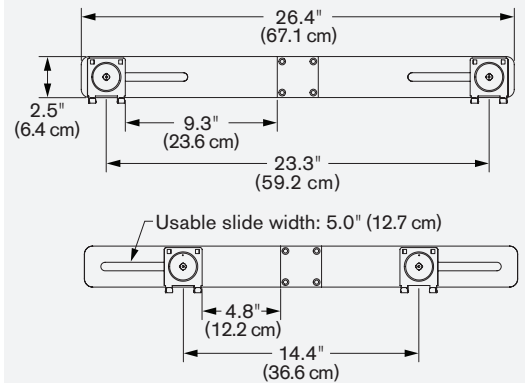

WING BRACKET CAPABILITIES

Max monitor width* .....22" (55.9 cm)** per monitor

* Monitor width is measured from end to end of the monitor as shown here:
** This measurement is based on a monitor depth of 3.5" (8.9 cm).
The depth of the monitor will have a slight effect on the overall max dimension.