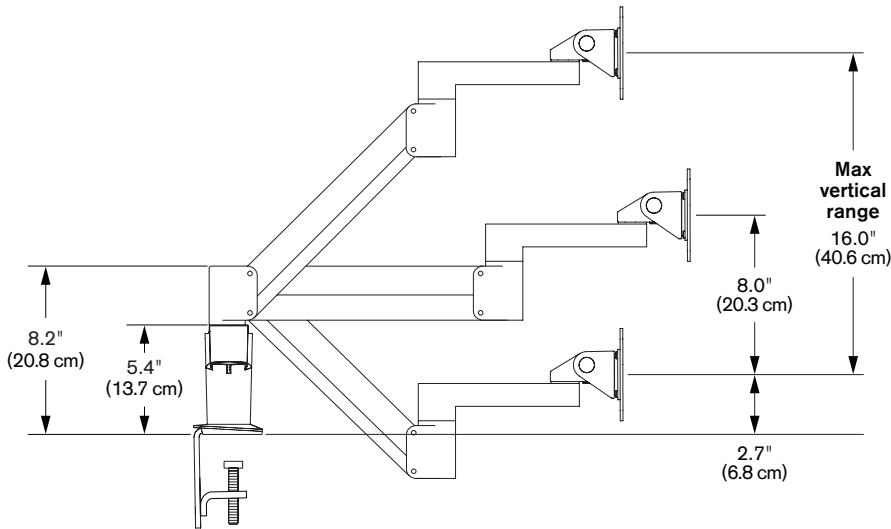

7000-8408

Specifications

SIDE VIEW
Vertical Range