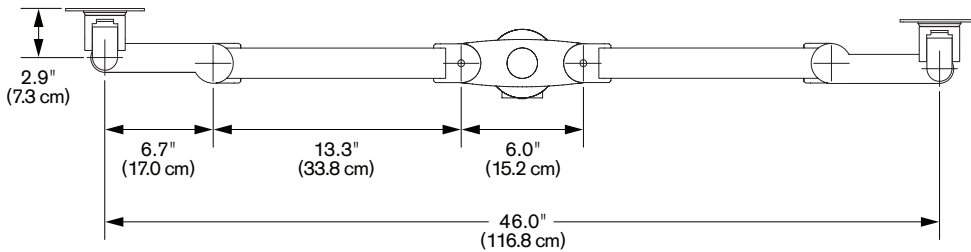

TOP VIEW
Horizontal Range

CAPABILITIES

- **Vertical range** ..... +/- 8.0" (20.3 cm) from horizontal
- **Horizontal range, per arm** ..... 24.0" (61.0 cm)
- **Rotation** ..... 360 degrees at three joints
- **Monitor tilt** ..... 200 degrees
- **Monitor pivot** ..... Landscape to portrait
- **Monitor compatibility** ..... VESA® 75mm and 100mm
- **Cable management** ..... Cables are clipped beneath arm
- **Mounting options** ..... Desk Edge, Grommet, Thru-Desk, Side Bolt
- **Monitor weight/model number** ..... 3 - 12.5 lbs (1.4 - 5.7 kg) / 7000-500-8408
  9 - 30 lbs (4.1 - 13.6 kg) / 7000-800-8408