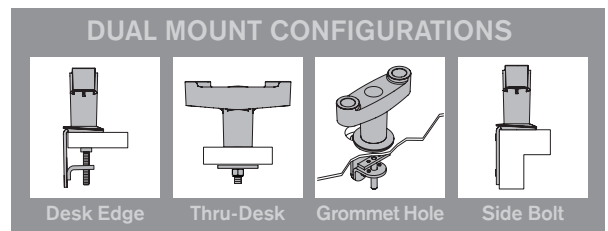

Phone: 800.524.2744 | Fax: 610.253.9521 | E-mail: sales@LCDarms.com | Web: www.LCDarms.com