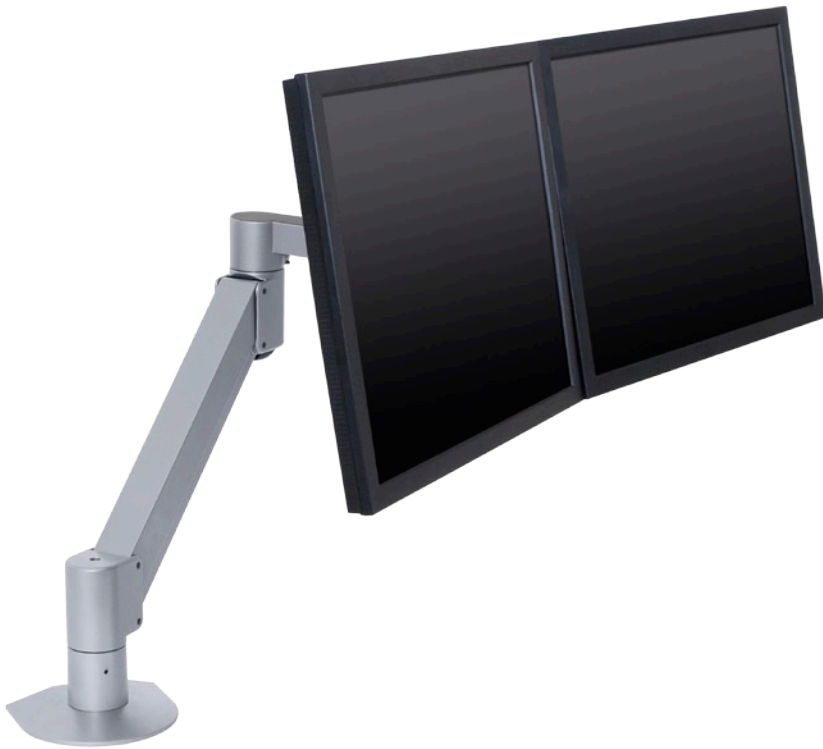

# Model 7500-Wing

Dual LCD Arm

Do you use two monitors? With the 7500-Wing, both monitors will float above your desktop, allowing you to quickly and easily adjust monitor height and position. Monitors are fixed in a side-by-side configuration, allowing you to move both simultaneously. The 7500-Wing incorporates cable management, allowing you to thread cables right through the arm, keeping your work space clean and organized.

## FEATURES

- ▲ Gas arm "floats" monitors above desktop for instant height adjustment
- ▲ Includes FLEXmount™ – six different mounting options in one kit
- ▲ Quick-install/quick-release mechanism instantly and securely snaps monitors into position
- ▲ Compatible with all VESA® monitors – includes 75mm and 100mm VESA® mounting plates
- ▲ Includes cable management system – cables concealed in arm

Rotate monitors from landscape to portrait

Arm collapses upon itself to save space

Quick-install/quick-release