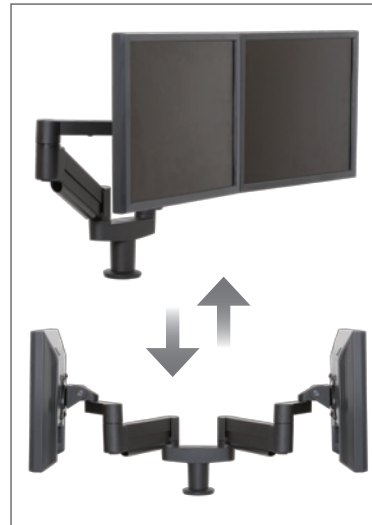

7000-8408

Dual 7000 Mount

Now you can mount two of our best-selling 7000 LCD Arms from one point on your desk. Effortlessly reposition each monitor with just one hand. You will free up desk space, even as you work in greater ergonomic comfort.

The dual mount can be clamped to desk edge or grommet, or bolted through the desk.

FEATURES

- ▲ Extremely flexible positioning of dual screens
- ▲ Independently move and adjust each arm
- ▲ Clamp mount to desk edge or bolt through desk
- ▲ Cable management reduces workplace clutter

Quickly adjust monitor position as your needs change

Instantly configure Dual 7000 to serve two users working opposite one another

Integrated cable management

Clamps to desk edge or through grommet