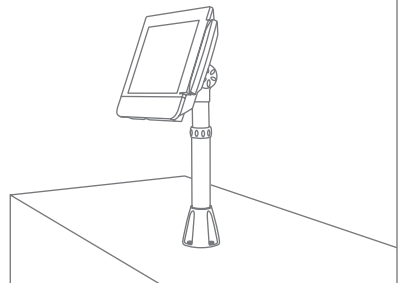

800.524.2744
www.LCDarms.com

9183 | Adjustable POS Countertop Mount

Quickly adjust monitor or kiosk height and angle with this easy-to-use mount. Integrated cable management keeps cables safe and out of view; cables may exit above or below counter. Three sizes provide height adjustment from 11 to 39 inches.

MAXIMIZE COUNTER SPACE

Why rely on bulky, unstable monitor bases, when you can raise the monitor above the counter? More counter space means more selling space.

9189 | Adjustable Through-Counter Mount

This height-adjustable mount passes through counter. Integrated cable management keeps cables safe and out of view. Three sizes provide height adjustment from 12 to 36 inches.

Secure monitor to countertop while keeping cables out of view. Quickly adjust monitor angle to user preference. Can't tip over, unlike a monitor with freestanding base!

IMAGE IS EVERYTHING

Choose Innovative's clean, attractive POS design to convey a quality image straight through the checkout process.