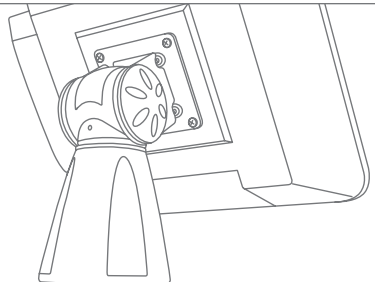

800.524.2744
www.LCDarms.com

9183 | Adjustable POS Countertop Mount

Quickly adjust monitor or kiosk height and angle with this easy-to-use mount. Integrated cable management keeps cables safe and out of view; cables may exit above or below counter. Three sizes provide height adjustment from 11 to 39 inches.

MAXIMIZE COUNTER SPACE

Why rely on bulky, unstable monitor bases, when you can raise the monitor above the counter? More counter space means more selling space.

9189 | Adjustable Through-Counter Mount

This height-adjustable mount passes through counter. Integrated cable management keeps cables safe and out of view. Three sizes provide height adjustment from 12 to 36 inches.

SECURE YOUR IT INVESTMENT

Protect your monitors and kiosks by mounting them securely; keep cables out of sight and out of customer reach to avoid damage and disconnections.

9190 | Compact POS Countertop Mount

Secure monitor to countertop while keeping cables out of view. Quickly adjust monitor angle to user preference. Can't tip over, unlike a monitor with freestanding base!

IMAGE IS EVERYTHING

Choose Innovative's clean, attractive POS design to convey a quality image straight through the checkout process.