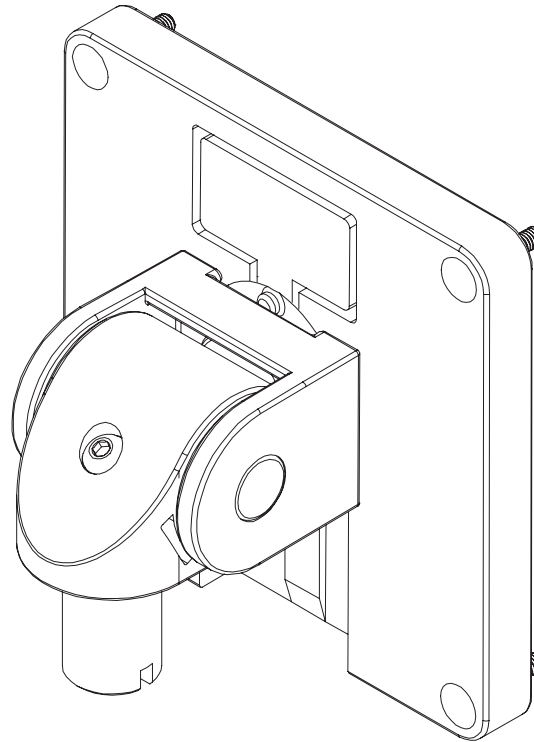

8500

Installation Instructions

PARTS LIST

A M4 x 12mm Phillips Pan Head Screw (4-pack) 1x
702096

B Quick Connect VESA Plate 1x
114808

C Monitor Tilter 1x
8500 Tilter

D Dog Washer 1x
105189

E 10-32 x 3/8" FPhMS w/Lock Patch 1x
705198

F 1/8" Allen Wrench 1x
701312

1