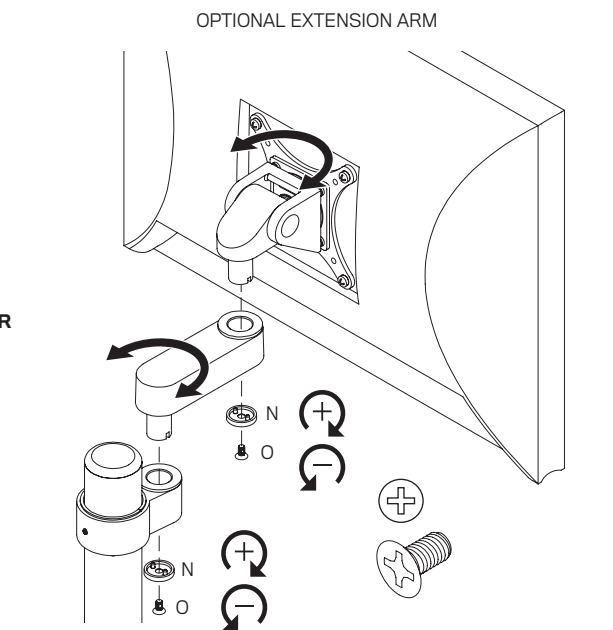

G  7/32" Allen Wrench  
701127

H  3/32" Allen Wrench  
700146

I  10-32 x 3/8" Phillips Pan Head Screw (4-pack)  
702281

J  75/100 mm VESA Adapter  
105587

K  Spring-Assisted Monitor Tilter  
407747

L  M4 x 8mm Phillips Pan Head Screw (4-pack)  
705547

M  M4 x 12mm Phillips Pan Head Screw (4-pack)  
702096

N  Dog Washer  
105189

O  10-32 x 3/8" FPhMS w/Lock Patch  
705198

1

7

8