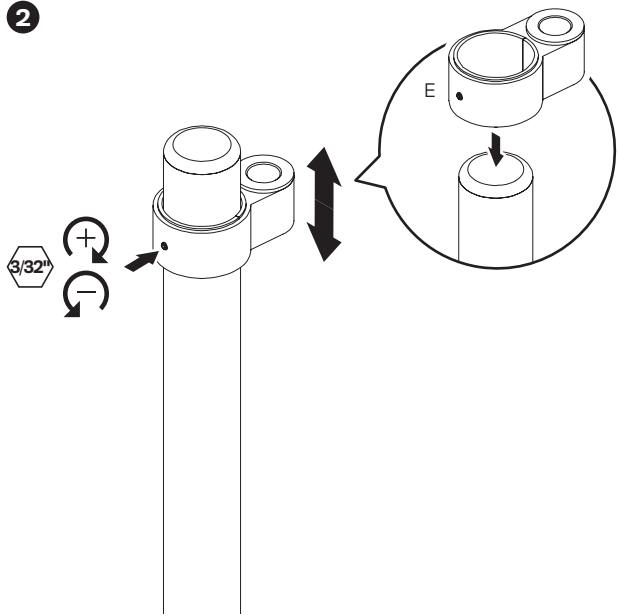

# Modular Now™ | MNPL10-XXT\*

Parts List

A  3" Washer  
111979

B  3/8" Split Washer  
701776

C  3/8-16 x 2" Hex Bolt  
711988

D  3/8-16 x 3" Hex Bolt  
712851

E  Mount Yoke  
112655

F  Large Grommet  
113441

G  7/32" Allen Wrench  
701127

H  3/32" Allen Wrench  
700146

I  10-32 x 3/8" Phillips Pan Head Screw (4-pack)  
702281

J  75/100 mm VESA Adapter  
105587

K  Spring-Assisted Monitor Tilter  
407747

L  M4 x 8mm Phillips Pan Head Screw (4-pack)  
705547

M  M4 x 12mm Phillips Pan Head Screw (4-pack)  
702096

N  Dog Washer  
105189

O  10-32 x 3/8" FPhMS w/Lock Patch  
705198

1

7

8