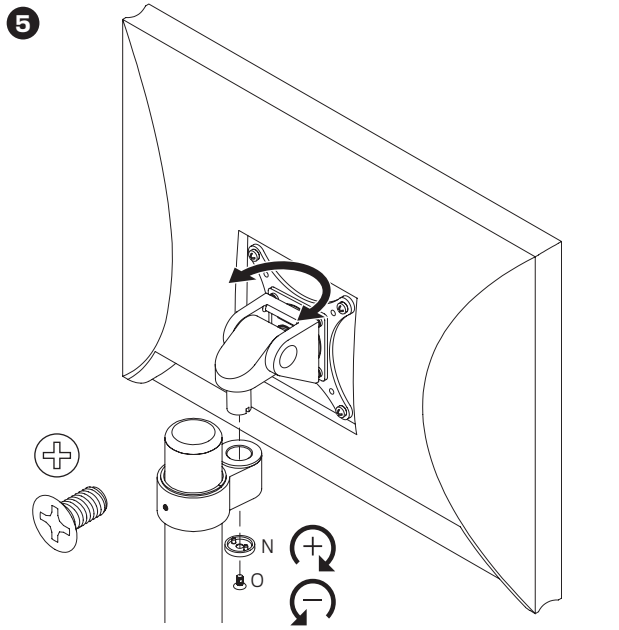

G  7/32" Allen Wrench  
701127

H  3/32" Allen Wrench  
700146

I  10-32 x 3/8" Phillips Pan Head Screw (4-pack)  
702281

J  75/100 mm VESA Adapter  
105587

K  Spring-Assisted Monitor Tilter  
407747

L  M4 x 8mm Phillips Pan Head Screw (4-pack)  
705547

M  M4 x 12mm Phillips Pan Head Screw (4-pack)  
702096

N  Dog Washer  
105189

O  10-32 x 3/8" FPhMS w/Lock Patch  
705198

1

7

8