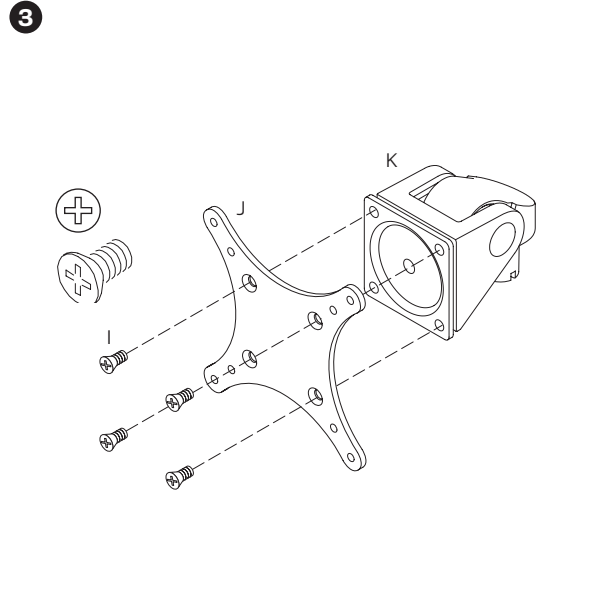

# Modular Now™ | MNPL10-XXT\*

Parts List

A  3" Washer  
111979

B  3/8" Split Washer  
701776

C  3/8-16 x 2" Hex Bolt  
711988

D  3/8-16 x 3" Hex Bolt  
712851

E  Mount Yoke  
112655

F  Large Grommet  
113441

G  7/32" Allen Wrench  
701127

H  3/32" Allen Wrench  
700146

I  10-32 x 3/8" Phillips Pan Head Screw (4-pack)  
702281

J  75/100 mm VESA Adapter  
105587

K  Spring-Assisted Monitor Tilter  
407747

L  M4 x 8mm Phillips Pan Head Screw (4-pack)  
705547

M  M4 x 12mm Phillips Pan Head Screw (4-pack)  
702096

N  Dog Washer  
105189

O  10-32 x 3/8" FPhMS w/Lock Patch  
705198

1

7

8