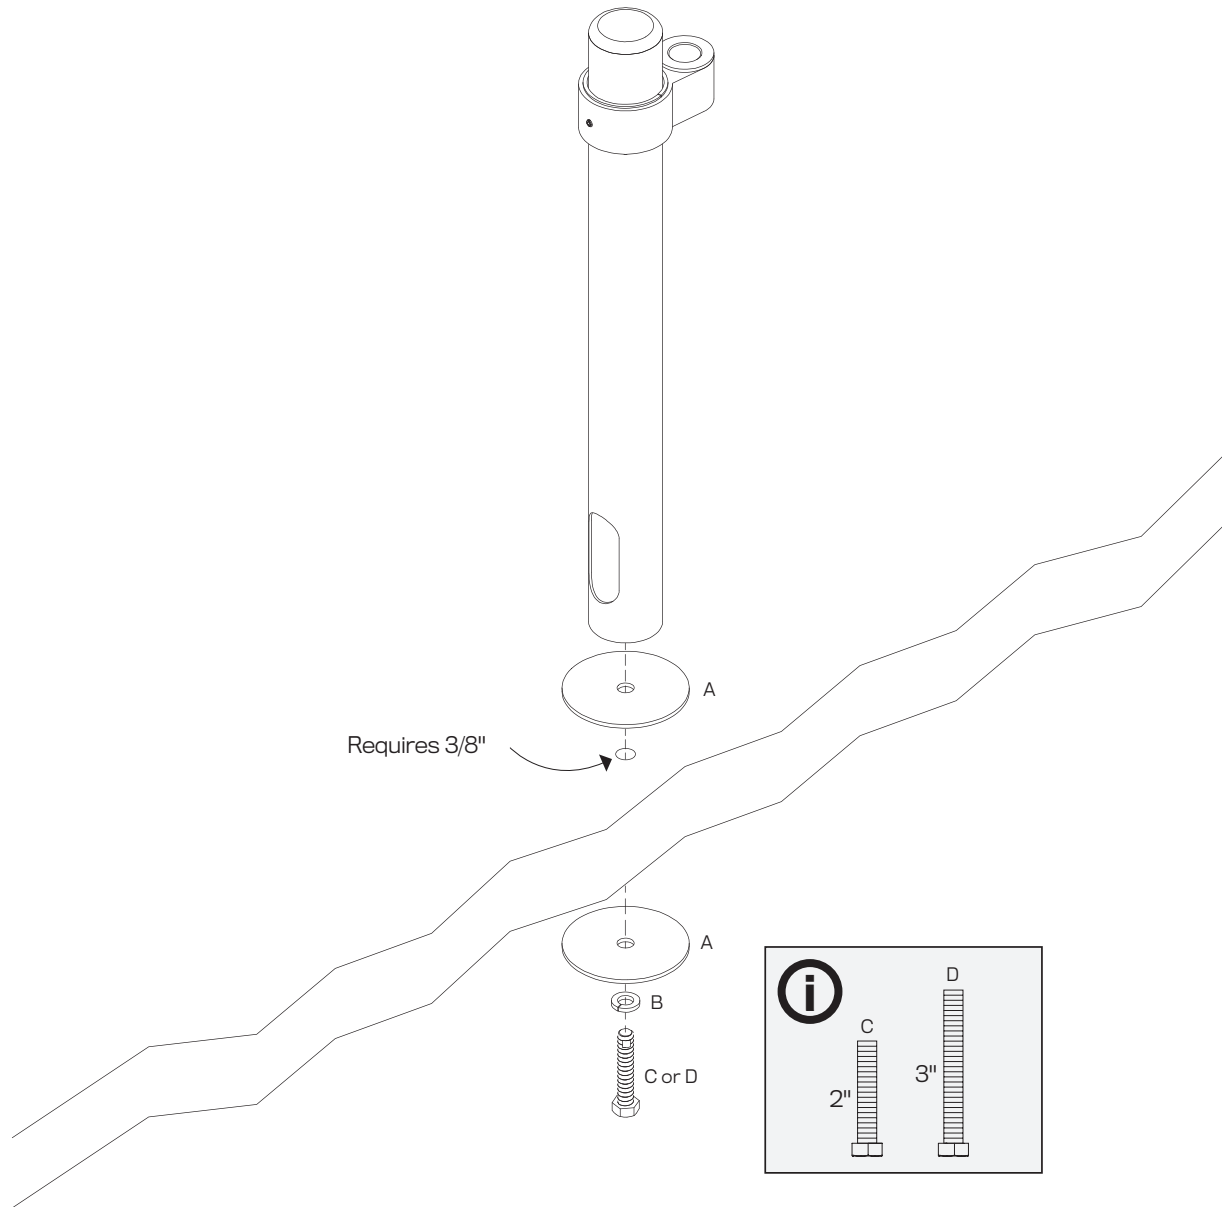

# Modular Now™ | MNPL10-XXT\*

Parts List

A  3" Washer  
111979

B  3/8" Split Washer  
701776

C  3/8-16 x 2" Hex Bolt  
711988

D  3/8-16 x 3" Hex Bolt  
712851

E  Mount Yoke  
112655

F  Large Grommet  
113441

G  7/32" Allen Wrench  
701127

H  3/32" Allen Wrench  
700146

I  10-32 x 3/8" Phillips Pan Head Screw (4-pack)  
702281

J  75/100 mm VESA Adapter  
105587

K  Spring-Assisted Monitor Tilter  
407747

L  M4 x 8mm Phillips Pan Head Screw (4-pack)  
705547

M  M4 x 12mm Phillips Pan Head Screw (4-pack)  
702096

N  Dog Washer  
105189

O  10-32 x 3/8" FPhMS w/Lock Patch  
705198

1

7

8