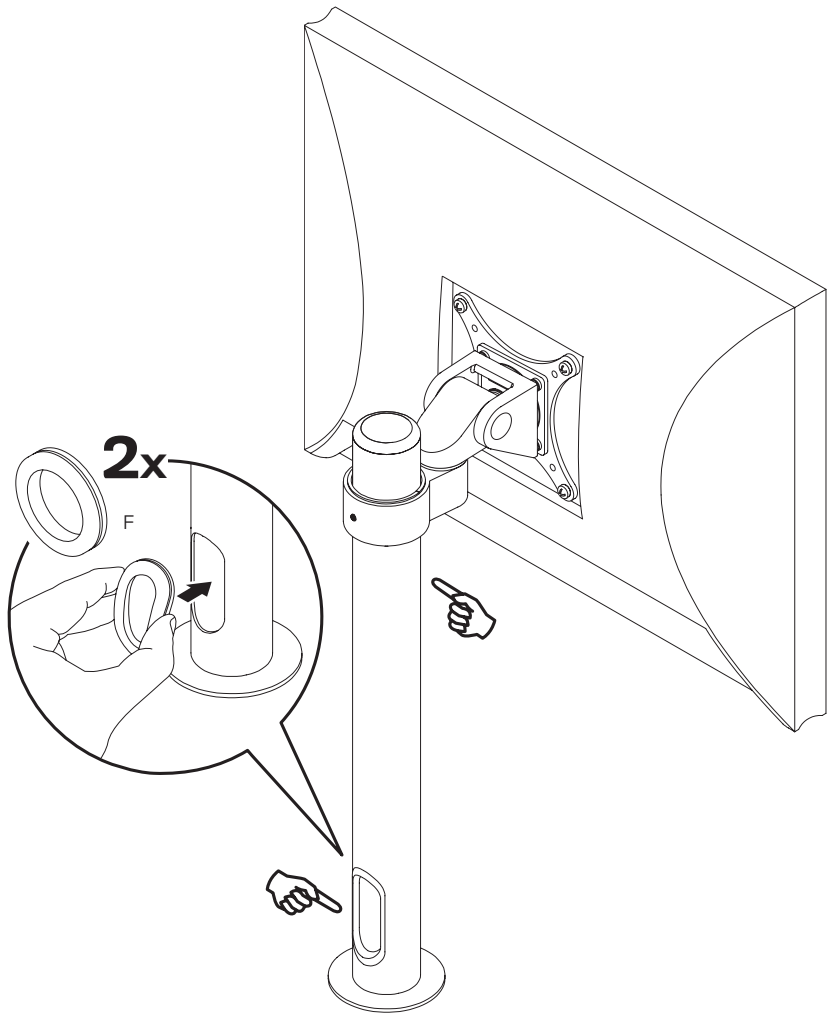

G  7/32" Allen Wrench  
701127

H  3/32" Allen Wrench  
700146

I  10-32 x 3/8" Phillips Pan Head Screw (4-pack)  
702281

J  75/100 mm VESA Adapter  
105587

K  Spring-Assisted Monitor Tilter  
407747

L  M4 x 8mm Phillips Pan Head Screw (4-pack)  
705547

M  M4 x 12mm Phillips Pan Head Screw (4-pack)  
702096

N  Dog Washer  
105189

O  10-32 x 3/8" FPhMS w/Lock Patch  
705198

1

7

8