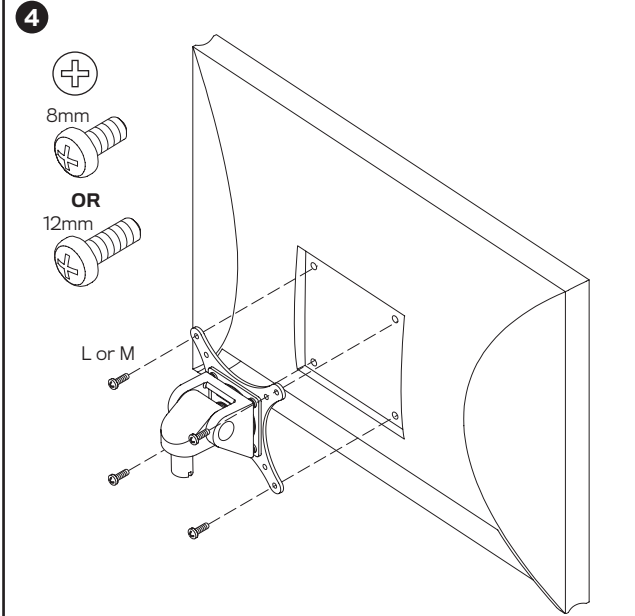

G  7/32" Allen Wrench  
701127

H  3/32" Allen Wrench  
700146

I  10-32 x 3/8" Phillips Pan Head Screw (4-pack)  
702281

J  75/100 mm VESA Adapter  
105587

K  Spring-Assisted Monitor Tilter  
407747

L  M4 x 8mm Phillips Pan Head Screw (4-pack)  
705547

M  M4 x 12mm Phillips Pan Head Screw (4-pack)  
702096

N  Dog Washer  
105189

O  10-32 x 3/8" FPhMS w/Lock Patch  
705198

1

7

8