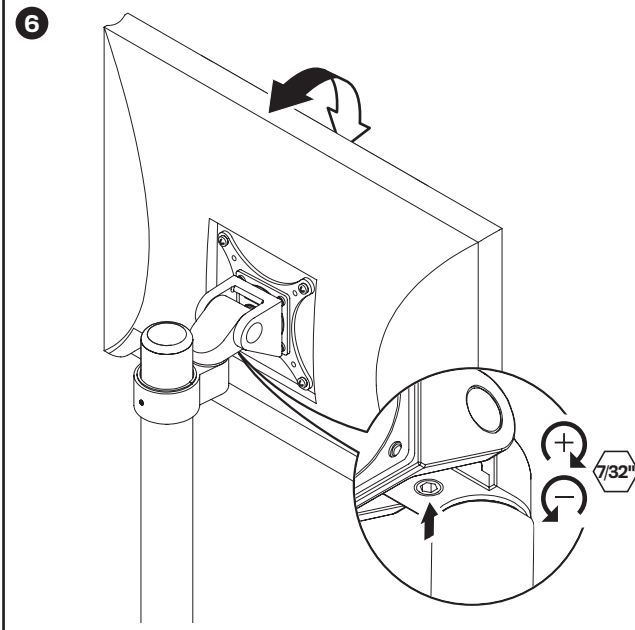

G  7/32" Allen Wrench  
701127

H  3/32" Allen Wrench  
700146

I  10-32 x 3/8" Phillips Pan Head Screw (4-pack)  
702281

J  75/100 mm VESA Adapter  
105587

K  Spring-Assisted Monitor Tilter  
407747

L  M4 x 8mm Phillips Pan Head Screw (4-pack)  
705547

M  M4 x 12mm Phillips Pan Head Screw (4-pack)  
702096

N  Dog Washer  
105189

O  10-32 x 3/8" FPhMS w/Lock Patch  
705198

1

7

8